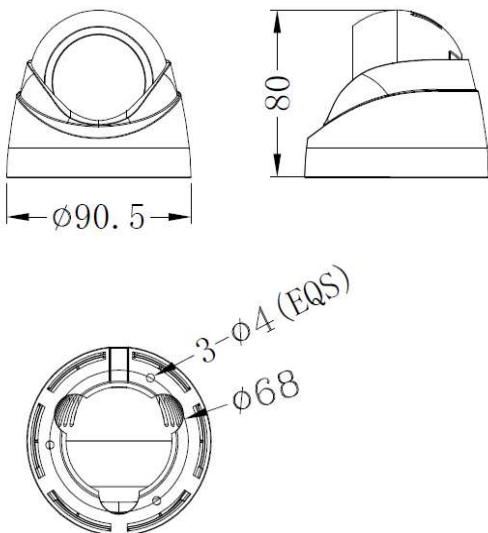

Model: ADOS-V1128D720P

1.0Megapixel 720P Plastic IR HD-AHD Dome Cameras

Key features

- ◆ 1/4" OV 1.0MP CMOS Sensor, 720P
- ◆ 25/30fps@1080P, 25/30fps@720P
- ◆ Resolution 1.0MP, 1280x720
- ◆ Video Transmission 300meters
- ◆ IR Range 15-20m
- ◆ OSD Menu, control over coaxial cable
- ◆ IP66 AC24V/DC12V
- ◆ 120dB WDR, Day/Night(ICR), AWB, AGC, BLC, 3DNR,UTC,OSD

Dimension(mm)

Specifications

CAMERA	
Image Sensor	OV9732
DSP	NVP2431H
Image Sensor	1/4" OV 1.0MP CMOS Sensor, 720P
Signal System	PAL/NTSC
Min. illumination	0.1Lux @ (F1.2,AGC ON),0 Lux with IR 0.5Lux @ (F1.4,AGC ON),0 Lux with IR
SN	≥50dB
Day & Night	ICR
Shutter Speed	PAL:1/50-1/50000 NTSC:1/60-1/60000
Wide Dynamic Range	dWDR, OFF/ON(Level 0-8)/Auto
Digital Noise Reduction	2D/3D
Lens	2.8 mm(optional 3.6mm,6mm)
FOV	89°~ 35°
IR LED	14miu*18pcs
IR Wavelength	850nm
IR Range	15-20m
IMAGE	
Effective Resolution	1280x720
Frame	PAL:25fps ,NTSC:30fps
White Balance	ATW/AWC-SET/Indoor/Outdoor/MANUAL
Gain	Level 0-15
Light Compensation	BLC/HLC/OFF
VIDEO OUTPUT	
Max Distance	>300m, 75-5
Output Interface	1ch HD Coaxial
GENERAL	
Power Supply	AC24V±25% / DC12V±25%
Power Consumption	Max 16.6W Max 22.9W
Operating Temperature	-20℃~+55℃
Operating Humidity	0% - 85% RH
Ingress Protection	Non
Approvals	CE / FCC / RoHS / SGS/KC
Material	Plastic
Product Dimensions	90.5(W) x 80(H) x 80(D)mm
Product Weight	300g