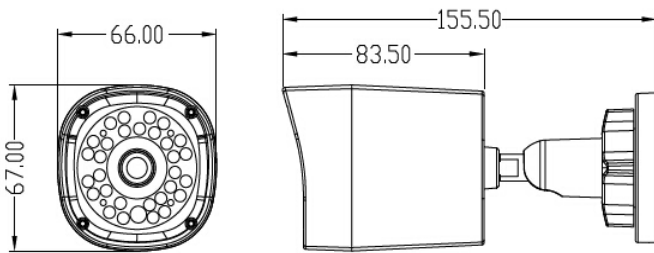

## Model: ADOS-2536B1080SL

2.1 Mp Starvis Back-illuminated Water-proof IR AHD/CVI/TVI/CVBS Bullet Cameras

### Key features

- ◆ 1/2.8" Sony 2.1 Megapixel Progressive Scan CMOS
- ◆ 25/30fps@1080P, 25/30fps@720P
- ◆ Effective Pixels 2.1MP, 1920x1080
- ◆ Video Transmission 300meters
- ◆ IR Range 20-25m
- ◆ OSD Menu, control over coaxial cable
- ◆ IP66 AC24V/DC12V
- ◆ 120dB WDR, Day/Night(ICR), AWB, AGC, BLC, 3DNR

### Dimension(mm)

### Specifications

CAMERA	
Image Sensor	IMX291
DSP	HTC1080
Image Sensor	1/2.8" SONY 2.1MP Starvis Back-illuminated
Signal System	PAL/NTSC
Min. illumination	0.001Lux @ (F1.2,AGC ON),0 Lux with IR
	0.005Lux @ (F1.4,AGC ON),0 Lux with IR
SN	≥50dB
Day & Night	ICR
Shutter Speed	PAL:1/50-1/50000 NTSC:1/60-1/60000
Wide Dynamic Range	dWDR, OFF/ON(Level 0-8)/Auto
Digital Noise Reduction	2D/3D
Lens	3.6mm(optional 6mm)
FOV	89°~ 35°
IR LED	14miu*20pcs
IR Wavelength	850nm
IR Range	20-25m
IMAGE	
Effective Resolution	1920x1080
Frame	PAL:25fps ,NTSC:30fps
White Balance	ATW/AWC-SET/Indoor/Outdoor/MANUAL
Gain	Level 0-15
Light Compensation	BLC/HLC/OFF
VIDEO OUTPUT	
Max Distance	>300m, 75-5
Output Interface	1ch HD Coaxial
GENERAL	
Power Supply	AC24V±25% / DC12V±25%
Power Consumption	Max 16.6W Max 22.9W
Operating Temperature	-20℃~+55℃
Operating Humidity	0% - 85% RH
Ingress Protection	IP66
Approvals	CE / FCC / RoHS / SGS/KC
Material	Aluminium Alloy
Product Dimensions	155.5(W) x 66(H) x 67(D)mm
Product Weight	750g