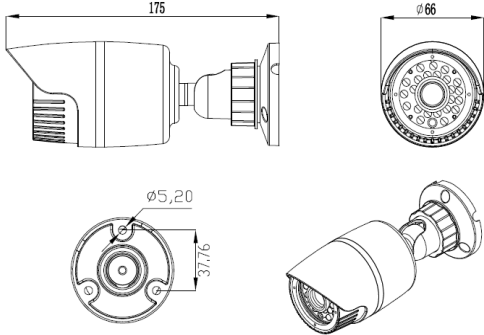

Model: ADOS – 2336B960H

1.3 Megapixel 960P Water-proof IR AHD/CVI/TVI/CVBS Bullet Cameras

Key features

- ☑ 1/3" SONY 1.3MP CMOS Sensor
- ☑ 25/30fps@1080P, 25/30fps@720P
- ☑ Resolution. 3MP, 1280x960
- ☑ Video Transmission 300meters
- ☑ IRRange 15-20m
- ☑ OSD Menu, control over coaxial cable
- ☑ IP66 AC24V/DC12V
- ☑ 120dB WDR, Day/Night(ICR)AWB, AGC, BLC, 3DNR, UTC, OSD

Dimension(mm)

Specifications

CAMERA	
ImageSensor	IMX225
DSP	HTC960
ImageSensor	1/3"SONY 1.3MPCMOS Sensor
SignalSystem	PAL/NTSC
Min.illumination	0.01Lux@ (F1.2, AGON), 0LuxwithIR
	0.05Lux@ (F1.4, AGON), 0LuxwithIR
SN	≥50dB
Day & Night	ICR
ShutterSpeed	PAL:1/50/5000NTSC:1/60/60000
WideDynamicRange	dWDR, OFF/ON(Leve0-8)/Auto
DigitalNoiseReduction	2D/3D
Lens	3.6mm(option2.8mm)
FOV	89° - 35°
IRLED	14miu*18pcs
IRWavelength	850nm
IRRange	15-20m
IMAGE	
EffectiveResolution	1280x960
Frame	PAL:25fpsNTSC:30fps
WhiteBalance	ATW/AWC -SET/Indoor/Outdoor/MANUAL
Gain	Level0-15
LightCompensation	BLC/HLC/OFF
VIDEO OUTPUT	
Max Distance	>300m, 75-5
OutputInterface	1chHD Coaxial
GENERAL	
PowerSupply	AC24V±25% /DC12V±25%
PowerConsumption	Max 16.6W Max 22.9W
OperatingTemperature	-20°C ~+55°C
OperatingHumidity	0% ~85% RH
IngressProtection	IP66
Approvals	CE /FCC /RoHS /SGS/KC
Material	AluminiumAlloy
ProductDimensions	184(W)x 66(H)x 66(D)mm
ProductWeight	700g